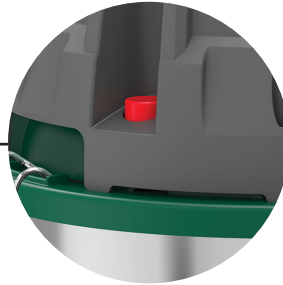

# LAVOR

*SIMPLY STRONGER*

Pneumatic filter shaker,  
blowing function

Stainless steel tank  
professional closing  
hooks

Shockproof trolley with big size  
and pivoting wheels

Paper filter