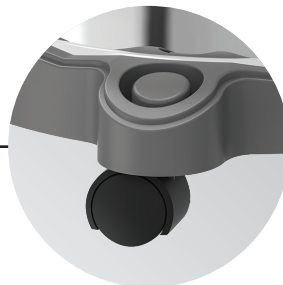

# LAVOR

*SIMPLY STRONGER*

Pneumatic filter shaker,  
blowing function

Stainless steel tank  
professional closing  
hooks

Shockproof trolley with big size  
and pivoting wheels

Paper filter